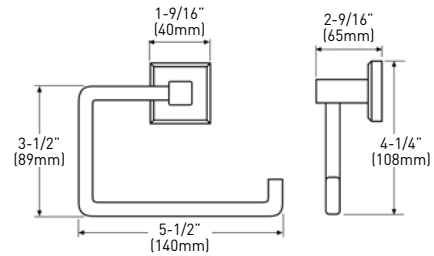

CONSTRUCTION: ZAMAC (DIECAST ZINC ALLOY)

INCLUDES MOUNTING PLATES — 1³/₁₆" [30mm] x 1³/₁₆" [30mm]; NYLON ANCHORS AND STEEL PHILLIPS HEAD SCREWS — #8 x 1¹/₄" [32mm]

		TOWEL BAR TUBE SIZE	TOWEL BAR TUBE MATERIAL	TOWEL RING TUBE MATERIAL	STANDARD PAPER HOLDER ROLLER MATERIAL	PAPER HOLDER/ TOWEL HOLDER MATERIAL
26	POLISHED CHROME	7/16" [12mm]	BRASS	ZINC ALLOY	N/A	ZINC ALLOY

TOWEL BAR

SINGLE ROBE HOOK

TOWEL RING

PAPER HOLDER/TOWEL HOLDER

MEASUREMENTS SUBJECT TO A 3% VARIANCE.

PHOTO	DESCRIPTION	POLISHED CHROME 26	CASE PACK
	18" x 7/16" TOWEL BAR 24" x 7/16" TOWEL BAR	04-1718 04-1724	10 10
	SINGLE ROBE HOOK	04-1701	10
	TOWEL RING	04-1704	10
	PAPER HOLDER/TOWEL HOLDER	04-1748	10