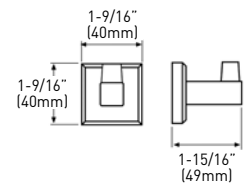

CONSTRUCTION: ZAMAC (DIECAST ZINC ALLOY)

INCLUDES MOUNTING PLATES — 1³/₁₆" [30mm] x 1³/₁₆" [30mm]; NYLON ANCHORS AND STEEL PHILLIPS HEAD SCREWS — #8 x 1¹/₄" [32mm]

		TOWEL BAR TUBE SIZE	TOWEL BAR TUBE MATERIAL	TOWEL RING TUBE MATERIAL	STANDARD PAPER HOLDER ROLLER MATERIAL	PAPER HOLDER/ TOWEL HOLDER MATERIAL
26	POLISHED CHROME	7/16" [12mm]	BRASS	ZINC ALLOY	N/A	ZINC ALLOY

TOWEL BAR

SINGLE ROBE HOOK

TOWEL RING

PAPER HOLDER/TOWEL HOLDER

MEASUREMENTS SUBJECT TO A 3% VARIANCE.

PHOTO	DESCRIPTION	POLISHED CHROME 26	CASE PACK
	18" x 7/16" TOWEL BAR 24" x 7/16" TOWEL BAR	04-1718 04-1724	10 10
	SINGLE ROBE HOOK	04-1701	10
	TOWEL RING	04-1704	10
	PAPER HOLDER/TOWEL HOLDER	04-1748	10