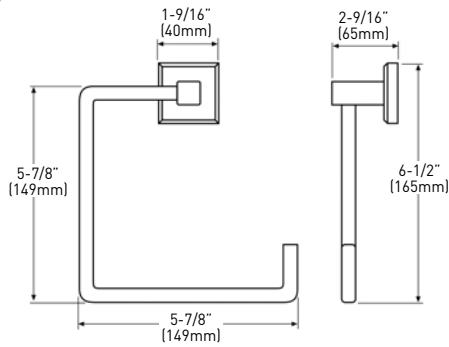

CONSTRUCTION: ZAMAC (DIECAST ZINC ALLOY)

INCLUDES MOUNTING PLATES — 1³/₁₆" [30mm] x 1³/₁₆" [30mm]; NYLON ANCHORS AND STEEL PHILLIPS HEAD SCREWS — #8 x 1¹/₄" [32mm]

		TOWEL BAR TUBE SIZE	TOWEL BAR TUBE MATERIAL	TOWEL RING TUBE MATERIAL	STANDARD PAPER HOLDER ROLLER MATERIAL	PAPER HOLDER/ TOWEL HOLDER MATERIAL
26	POLISHED CHROME	7/16" [12mm]	BRASS	ZINC ALLOY	N/A	ZINC ALLOY

TOWEL BAR

SINGLE ROBE HOOK

TOWEL RING

PAPER HOLDER/TOWEL HOLDER

MEASUREMENTS SUBJECT TO A 3% VARIANCE.

PHOTO	DESCRIPTION	POLISHED CHROME 26	CASE PACK
	18" x 7/16" TOWEL BAR 24" x 7/16" TOWEL BAR	04-1718 04-1724	10 10
	SINGLE ROBE HOOK	04-1701	10
	TOWEL RING	04-1704	10
	PAPER HOLDER/TOWEL HOLDER	04-1748	10