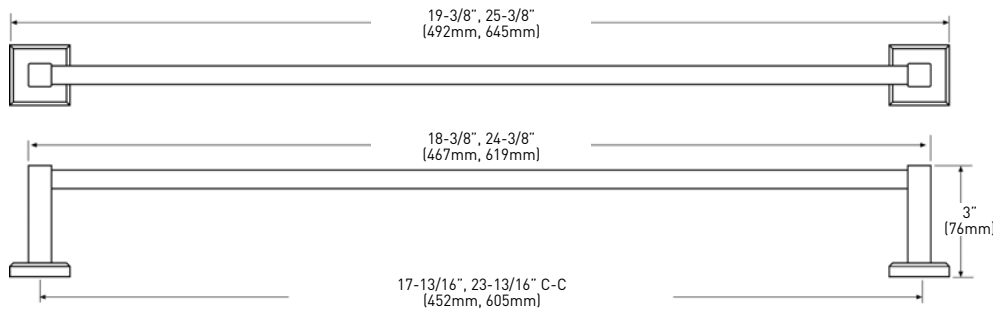

CONSTRUCTION: ZAMAC (DIECAST ZINC ALLOY)

INCLUDES MOUNTING PLATES — 1³/₁₆" [30mm] x 1³/₁₆" [30mm]; NYLON ANCHORS AND STEEL PHILLIPS HEAD SCREWS — #8 x 1¹/₄" [32mm]

		TOWEL BAR TUBE SIZE	TOWEL BAR TUBE MATERIAL	TOWEL RING TUBE MATERIAL	STANDARD PAPER HOLDER ROLLER MATERIAL	PAPER HOLDER/ TOWEL HOLDER MATERIAL
26	POLISHED CHROME	7/16" [12mm]	BRASS	ZINC ALLOY	N/A	ZINC ALLOY

TOWEL BAR

SINGLE ROBE HOOK

TOWEL RING

PAPER HOLDER/TOWEL HOLDER

MEASUREMENTS SUBJECT TO A 3% VARIANCE.

PHOTO	DESCRIPTION	POLISHED CHROME 26	CASE PACK
	18" x 7/16" TOWEL BAR 24" x 7/16" TOWEL BAR	04-1718 04-1724	10 10
	SINGLE ROBE HOOK	04-1701	10
	TOWEL RING	04-1704	10
	PAPER HOLDER/TOWEL HOLDER	04-1748	10