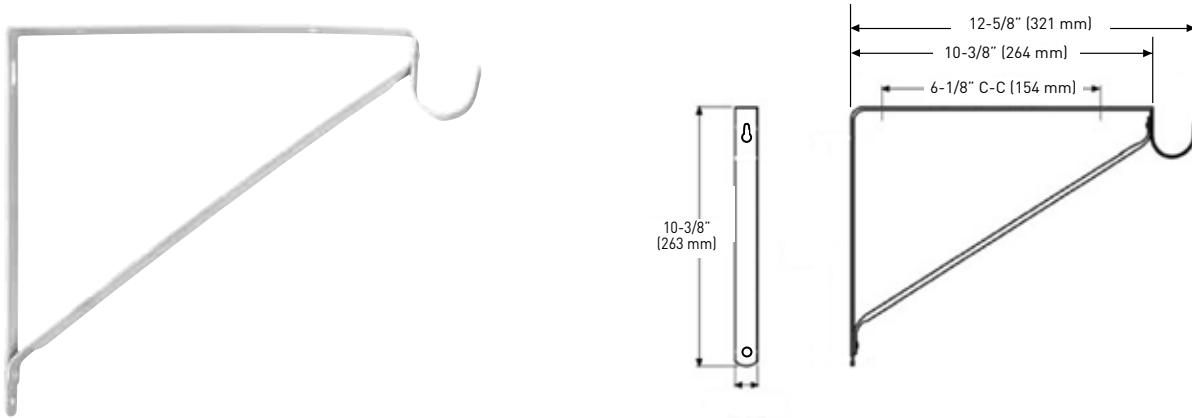

CLOSET AND CABINET HARDWARE

FIXED HEAVY DUTY SHELF & ROD SUPPORT

- › FOR SHELF UP TO 12" (305 mm) WIDE & ROD UP TO 1-1/2" (38 mm) DIAMETER
- › COMPLETE WITH #2 ROBERTSON SCREWS
- › STEEL

UPC LABEL	WHITE ENAMEL	CASE PACK
FIXED HEAVY DUTY SHELF & ROD SUPPORT	25-2810	20

FIXED HEAVY DUTY SHELF SUPPORT ONLY

- › FOR SHELF UP TO 12" (305 mm) WIDE
- › COMPLETE WITH #2 ROBERTSON SCREWS
- › STEEL

UPC LABEL	WHITE ENAMEL	CASE PACK
FIXED HEAVY DUTY SHELF SUPPORT ONLY	25-2815	20