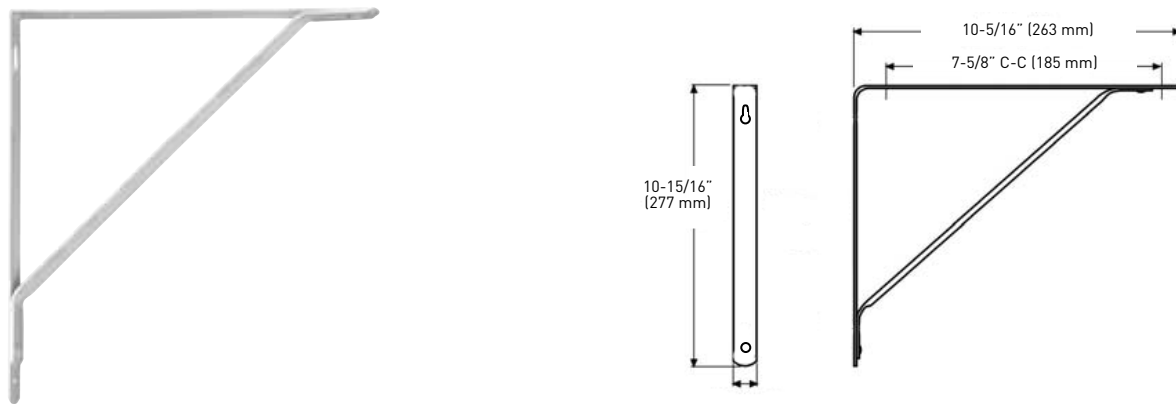

CLOSET AND CABINET HARDWARE

FIXED HEAVY DUTY SHELF & ROD SUPPORT

- › FOR SHELF UP TO 12" (305 mm) WIDE & ROD UP TO 1-1/2" (38 mm) DIAMETER
- › COMPLETE WITH #2 ROBERTSON SCREWS
- › STEEL

UPC LABEL	WHITE ENAMEL	CASE PACK
FIXED HEAVY DUTY SHELF & ROD SUPPORT	25-2810	20

FIXED HEAVY DUTY SHELF SUPPORT ONLY

- › FOR SHELF UP TO 12" (305 mm) WIDE
- › COMPLETE WITH #2 ROBERTSON SCREWS
- › STEEL

UPC LABEL	WHITE ENAMEL	CASE PACK
FIXED HEAVY DUTY SHELF SUPPORT ONLY	25-2815	20