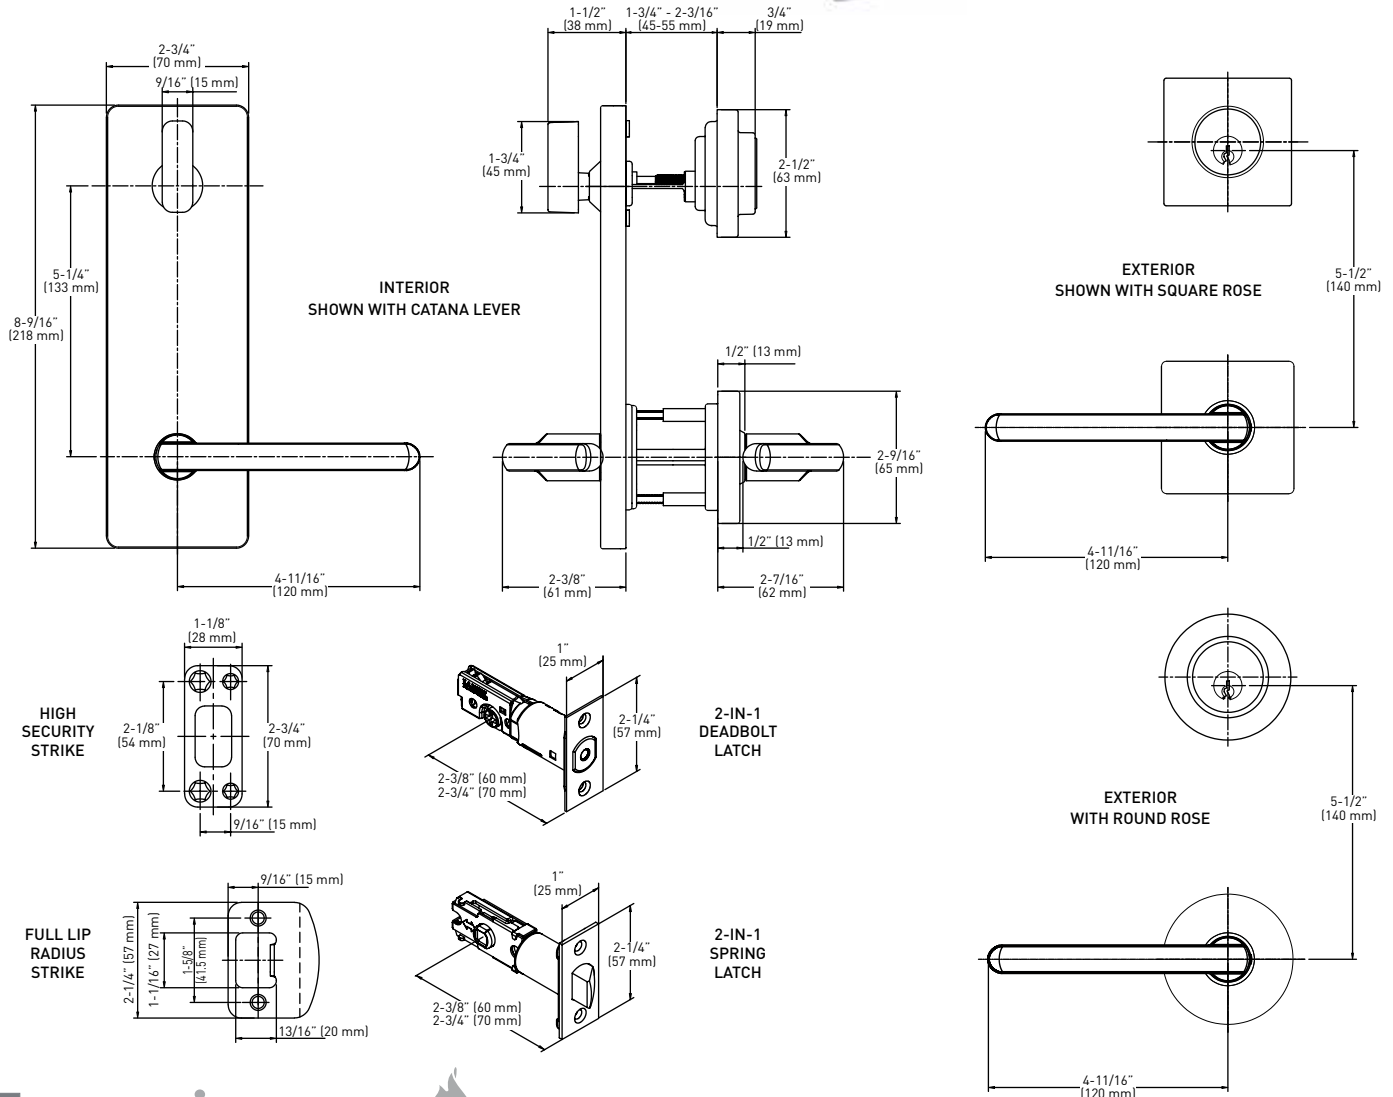

### FEATURES

- › SINGLE MOTION OF INSIDE LEVER SIMULTANEOUSLY RETRACTS LATCHBOLT AND DEADBOLT FOR QUICK AND EASY EGRESS
- › INTERCHANGEABLE WITH ANY TAYMOR PREMIER SERIES LEVER TRIM
- › CONFORMS TO CALIFORNIA STATE REFERENCE CODE WHEN USED WITH CATANA LEVER (LEVER RETURNING TO WITHIN 1/2" OF DOOR FACE)
- › 2-IN-1 LATCHES WITH ADJUSTABLE BACKSET: 2-3/8" (60 MM) – 2-3/4" (70 MM)
- › SQUARE CORNER FACE PLATES 1" X 2-1/4" FOR DEADBOLT AND SPRING LATCH
- › INCLUDES LATCH LINER FOR 1-1/8" WIDE PREP
- › HIGH TENSILE STEEL ANTI-SAW DEADBOLT WITH 1" THROW
- › FITS STANDARD 5-1/2" (140 MM) C/C BORE DISTANCE AND 2-1/8" (54 MM) BORE HOLE DIAMETER
- › FITS DOOR THICKNESS: 1-3/4" (45 MM) – 2-1/8" (54 MM)
- › FULL LIP RADIUS CORNER SPRING LATCH STRIKE WITH ADJUSTABLE TAB
- › HIGH SECURITY DEADBOLT STRIKE