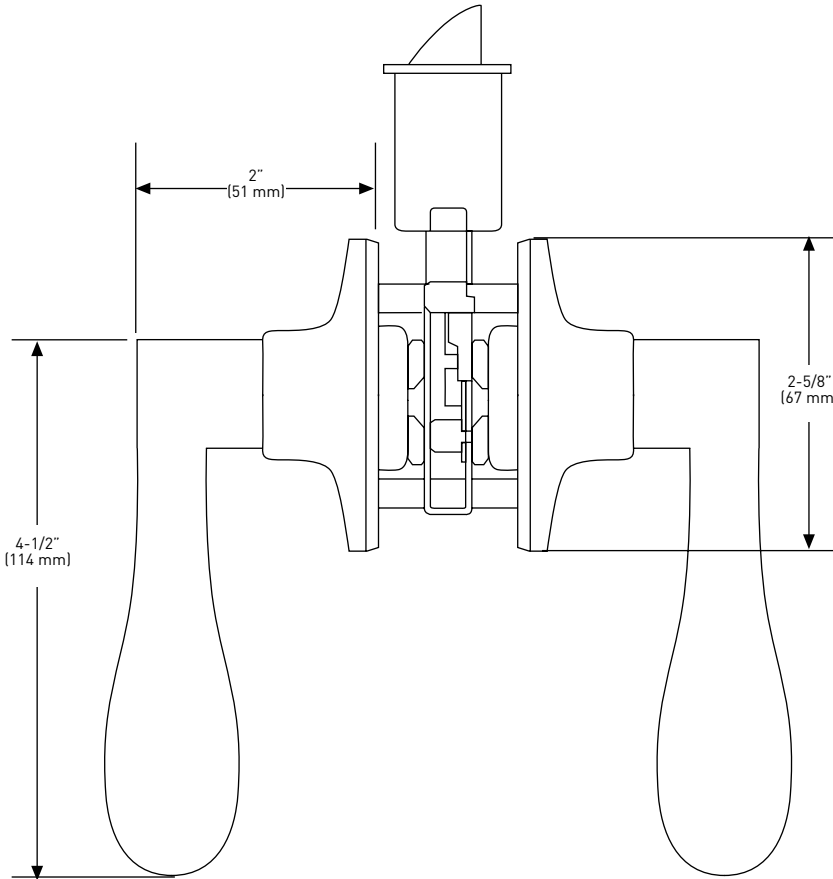

MEASUREMENTS SUBJECT TO A 3% VARIANCE

MEASUREMENTS ARE FOR REFERENCE ONLY. TAYMOR RESERVES THE RIGHT TO CHANGE THE PRODUCT SPECS WITHOUT NOTICE. FOR PRODUCT WARRANTY, PLEASE VISIT TAYMOR WEBSITE FOR DETAILS

BRISTOL				
BUILDER PACK	PRIVACY	PASSAGE	INSIDE TRIM*	DUMMY*
AGED BRONZE 10B+	33-D006024BRNRAR	33-D006034BRNR	33-HL0060BRN__	33-D00604BRN__
SATIN NICKEL 15	33-D006024SNRAR	33-D006034SNR	33-HL0060SN__	33-D00604SN__
ANTIQUE NICKEL 17A	—	—	33-HL0060AN__	33-D00604AN__
MATTE BLACK 19	—	—	33-HL0060BLK__	33-D00604BLK__
CASE QTY. 20				
RETAIL PACK	ENTRY - KD	PRIVACY	PASSAGE	
AGED BRONZE 10B+	34-FV006064BRRAR	34-FV006024BRRAR	34-FV006034BRNR	—
SATIN NICKEL 15	34-FV006064SNRAR	34-FV006024SNRAR	34-FV006034SNR	—
ANTIQUE NICKEL 17A	34-FV006064ANRAR	34-FV006024ANRAR	34-FV006034ANR	—
MATTE BLACK 19	34-FV006064BKRAR	34-FV006024BKRAR	34-FV006034BLKR	—
CASE QTY. 4				

*PLEASE SELECT "R" OR "L" FOR RIGHT OR LEFT HANDING AT END OF ITEM NUMBER