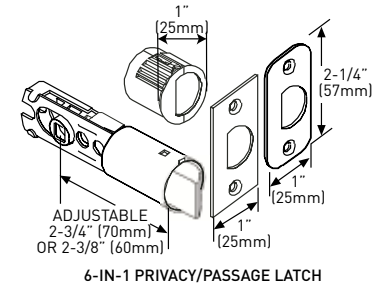

MEASUREMENTS SUBJECT TO A 3% VARIANCE

MEASUREMENTS ARE FOR REFERENCE ONLY. TAYMOR RESERVES THE RIGHT TO CHANGE THE PRODUCT SPECS WITHOUT NOTICE. FOR PRODUCT WARRANTY, PLEASE VISIT TAYMOR WEBSITE FOR DETAILS

BRISTOL				
BUILDER PACK	PRIVACY	PASSAGE	INSIDE TRIM*	DUMMY*
AGED BRONZE 10B+	33-D006024BRNRAR	33-D006034BRNR	33-HL0060BRN__	33-D00604BRN__
SATIN NICKEL 15	33-D006024SNRAR	33-D006034SNR	33-HL0060SN__	33-D00604SN__
ANTIQUE NICKEL 17A	—	—	33-HL0060AN__	33-D00604AN__
MATTE BLACK 19	—	—	33-HL0060BLK__	33-D00604BLK__
CASE QTY. 20				
RETAIL PACK	ENTRY - KD	PRIVACY	PASSAGE	
AGED BRONZE 10B+	34-FV006064BRRAR	34-FV006024BRRAR	34-FV006034BRNR	—
SATIN NICKEL 15	34-FV006064SNRAR	34-FV006024SNRAR	34-FV006034SNR	—
ANTIQUE NICKEL 17A	34-FV006064ANRAR	34-FV006024ANRAR	34-FV006034ANR	—
MATTE BLACK 19	34-FV006064BKRAR	34-FV006024BKRAR	34-FV006034BLKR	—
CASE QTY. 4				

*PLEASE SELECT "R" OR "L" FOR RIGHT OR LEFT HANDING AT END OF ITEM NUMBER