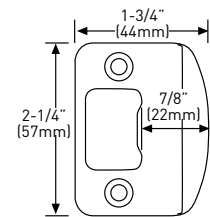

MEASUREMENTS SUBJECT TO A 3% VARIANCE

MEASUREMENTS ARE FOR REFERENCE ONLY. TAYMOR RESERVES THE RIGHT TO CHANGE THE PRODUCT SPECS WITHOUT NOTICE. FOR PRODUCT WARRANTY, PLEASE VISIT TAYMOR WEBSITE FOR DETAILS

BRISTOL				
BUILDER PACK	PRIVACY	PASSAGE	INSIDE TRIM*	DUMMY*
AGED BRONZE 10B+	33-D006024BRNRAR	33-D006034BRNR	33-HL0060BRN__	33-D00604BRN__
SATIN NICKEL 15	33-D006024SNRAR	33-D006034SNR	33-HL0060SN__	33-D00604SN__
ANTIQUE NICKEL 17A	—	—	33-HL0060AN__	33-D00604AN__
MATTE BLACK 19	—	—	33-HL0060BLK__	33-D00604BLK__
CASE QTY. 20				
RETAIL PACK	ENTRY - KD	PRIVACY	PASSAGE	
AGED BRONZE 10B+	34-FV006064BRRAR	34-FV006024BRRAR	34-FV006034BRNR	—
SATIN NICKEL 15	34-FV006064SNRAR	34-FV006024SNRAR	34-FV006034SNR	—
ANTIQUE NICKEL 17A	34-FV006064ANRAR	34-FV006024ANRAR	34-FV006034ANR	—
MATTE BLACK 19	34-FV006064BKRAR	34-FV006024BKRAR	34-FV006034BLKR	—
CASE QTY. 4				

*PLEASE SELECT "R" OR "L" FOR RIGHT OR LEFT HANDING AT END OF ITEM NUMBER