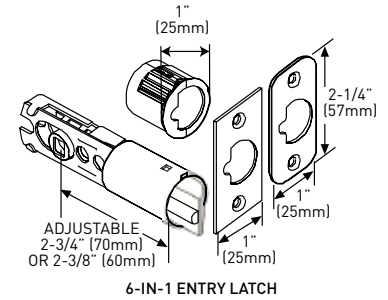

MEASUREMENTS SUBJECT TO A 3% VARIANCE

MEASUREMENTS ARE FOR REFERENCE ONLY. TAYMOR RESERVES THE RIGHT TO CHANGE THE PRODUCT SPECS WITHOUT NOTICE. FOR PRODUCT WARRANTY, PLEASE VISIT TAYMOR WEBSITE FOR DETAILS

BRISTOL				
BUILDER PACK	PRIVACY	PASSAGE	INSIDE TRIM*	DUMMY*
AGED BRONZE 10B+	33-D006024BRNRAR	33-D006034BRNR	33-HL0060BRN__	33-D00604BRN__
SATIN NICKEL 15	33-D006024SNRAR	33-D006034SNR	33-HL0060SN__	33-D00604SN__
ANTIQUE NICKEL 17A	—	—	33-HL0060AN__	33-D00604AN__
MATTE BLACK 19	—	—	33-HL0060BLK__	33-D00604BLK__
CASE QTY. 20				
RETAIL PACK	ENTRY - KD	PRIVACY	PASSAGE	
AGED BRONZE 10B+	34-FV006064BRRAR	34-FV006024BRRAR	34-FV006034BRNR	—
SATIN NICKEL 15	34-FV006064SNRAR	34-FV006024SNRAR	34-FV006034SNR	—
ANTIQUE NICKEL 17A	34-FV006064ANRAR	34-FV006024ANRAR	34-FV006034ANR	—
MATTE BLACK 19	34-FV006064BKRAR	34-FV006024BKRAR	34-FV006034BLKR	—
CASE QTY. 4				

*PLEASE SELECT "R" OR "L" FOR RIGHT OR LEFT HANDING AT END OF ITEM NUMBER